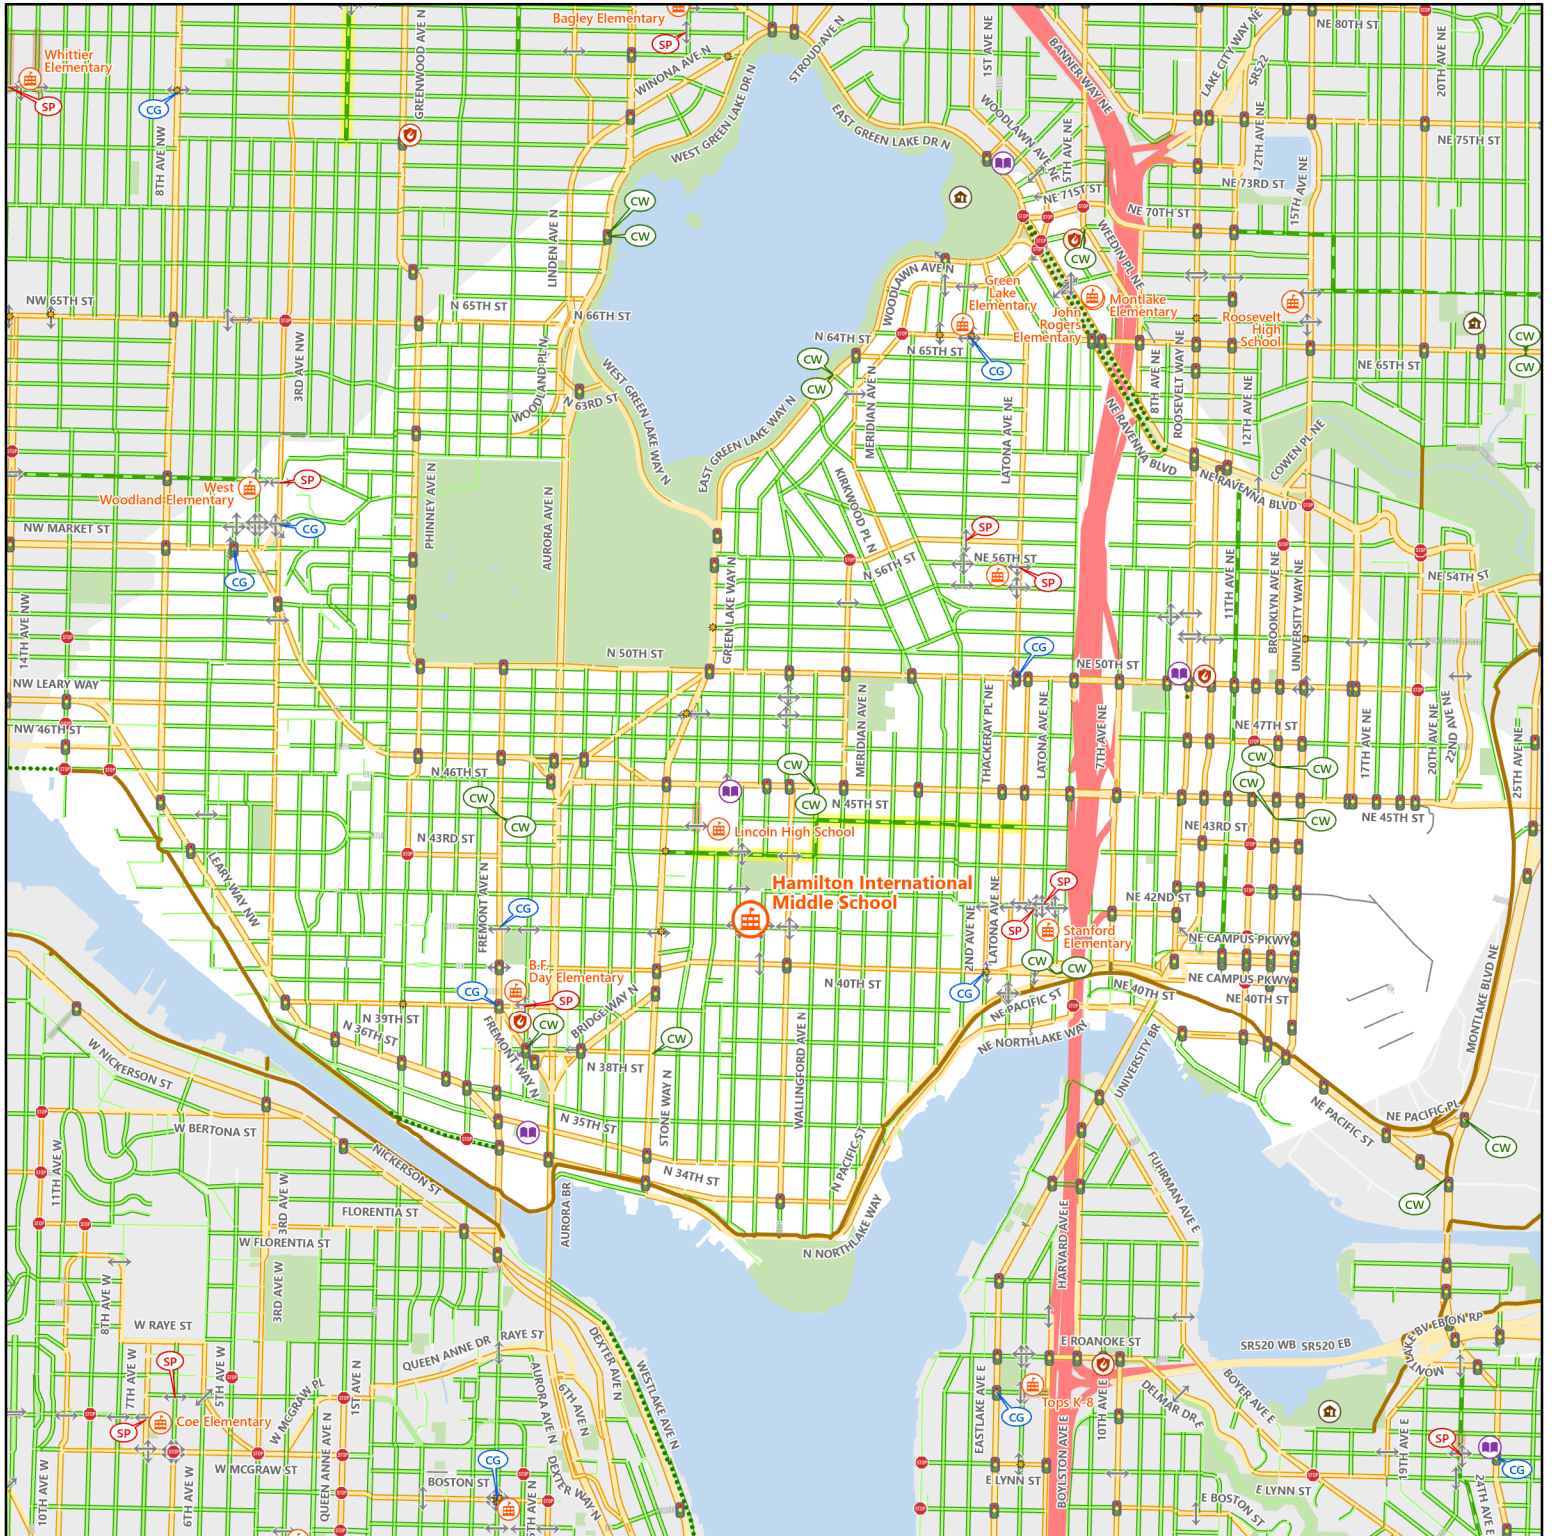

2023-24 Safe Routes to School

Hamilton International Middle School

0 1,000 2,000 4,000 Feet

Seattle
Department of
Transportation

Author: Seattle ITD, GIS-CADD